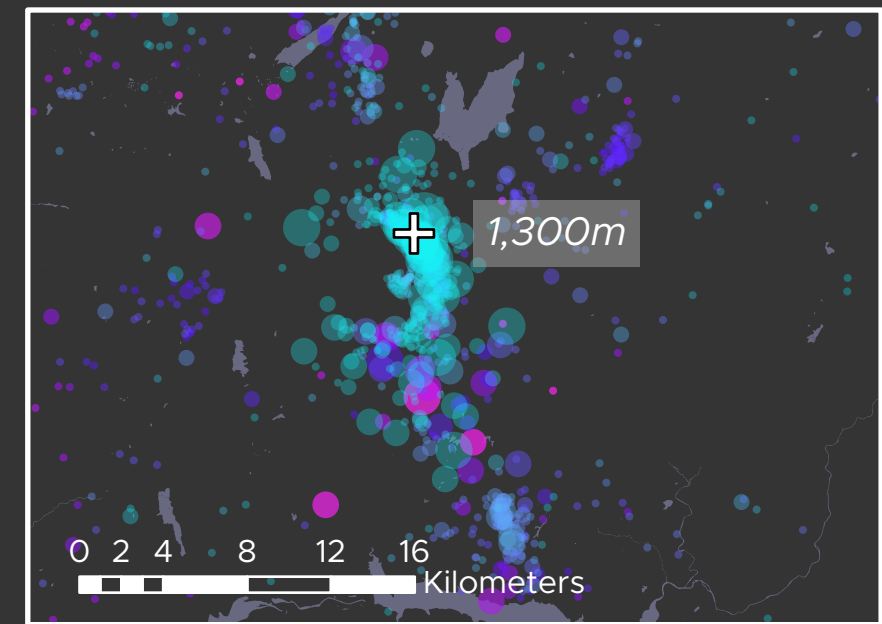

Washington Earthquakes

Seattle Fault Zone

Mt. St. Helens

Each ● represents one Earthquake

Color indicates the depth of the quake

0km 25km 100km

Magnitude is indicated by circle size

M1 M6.8