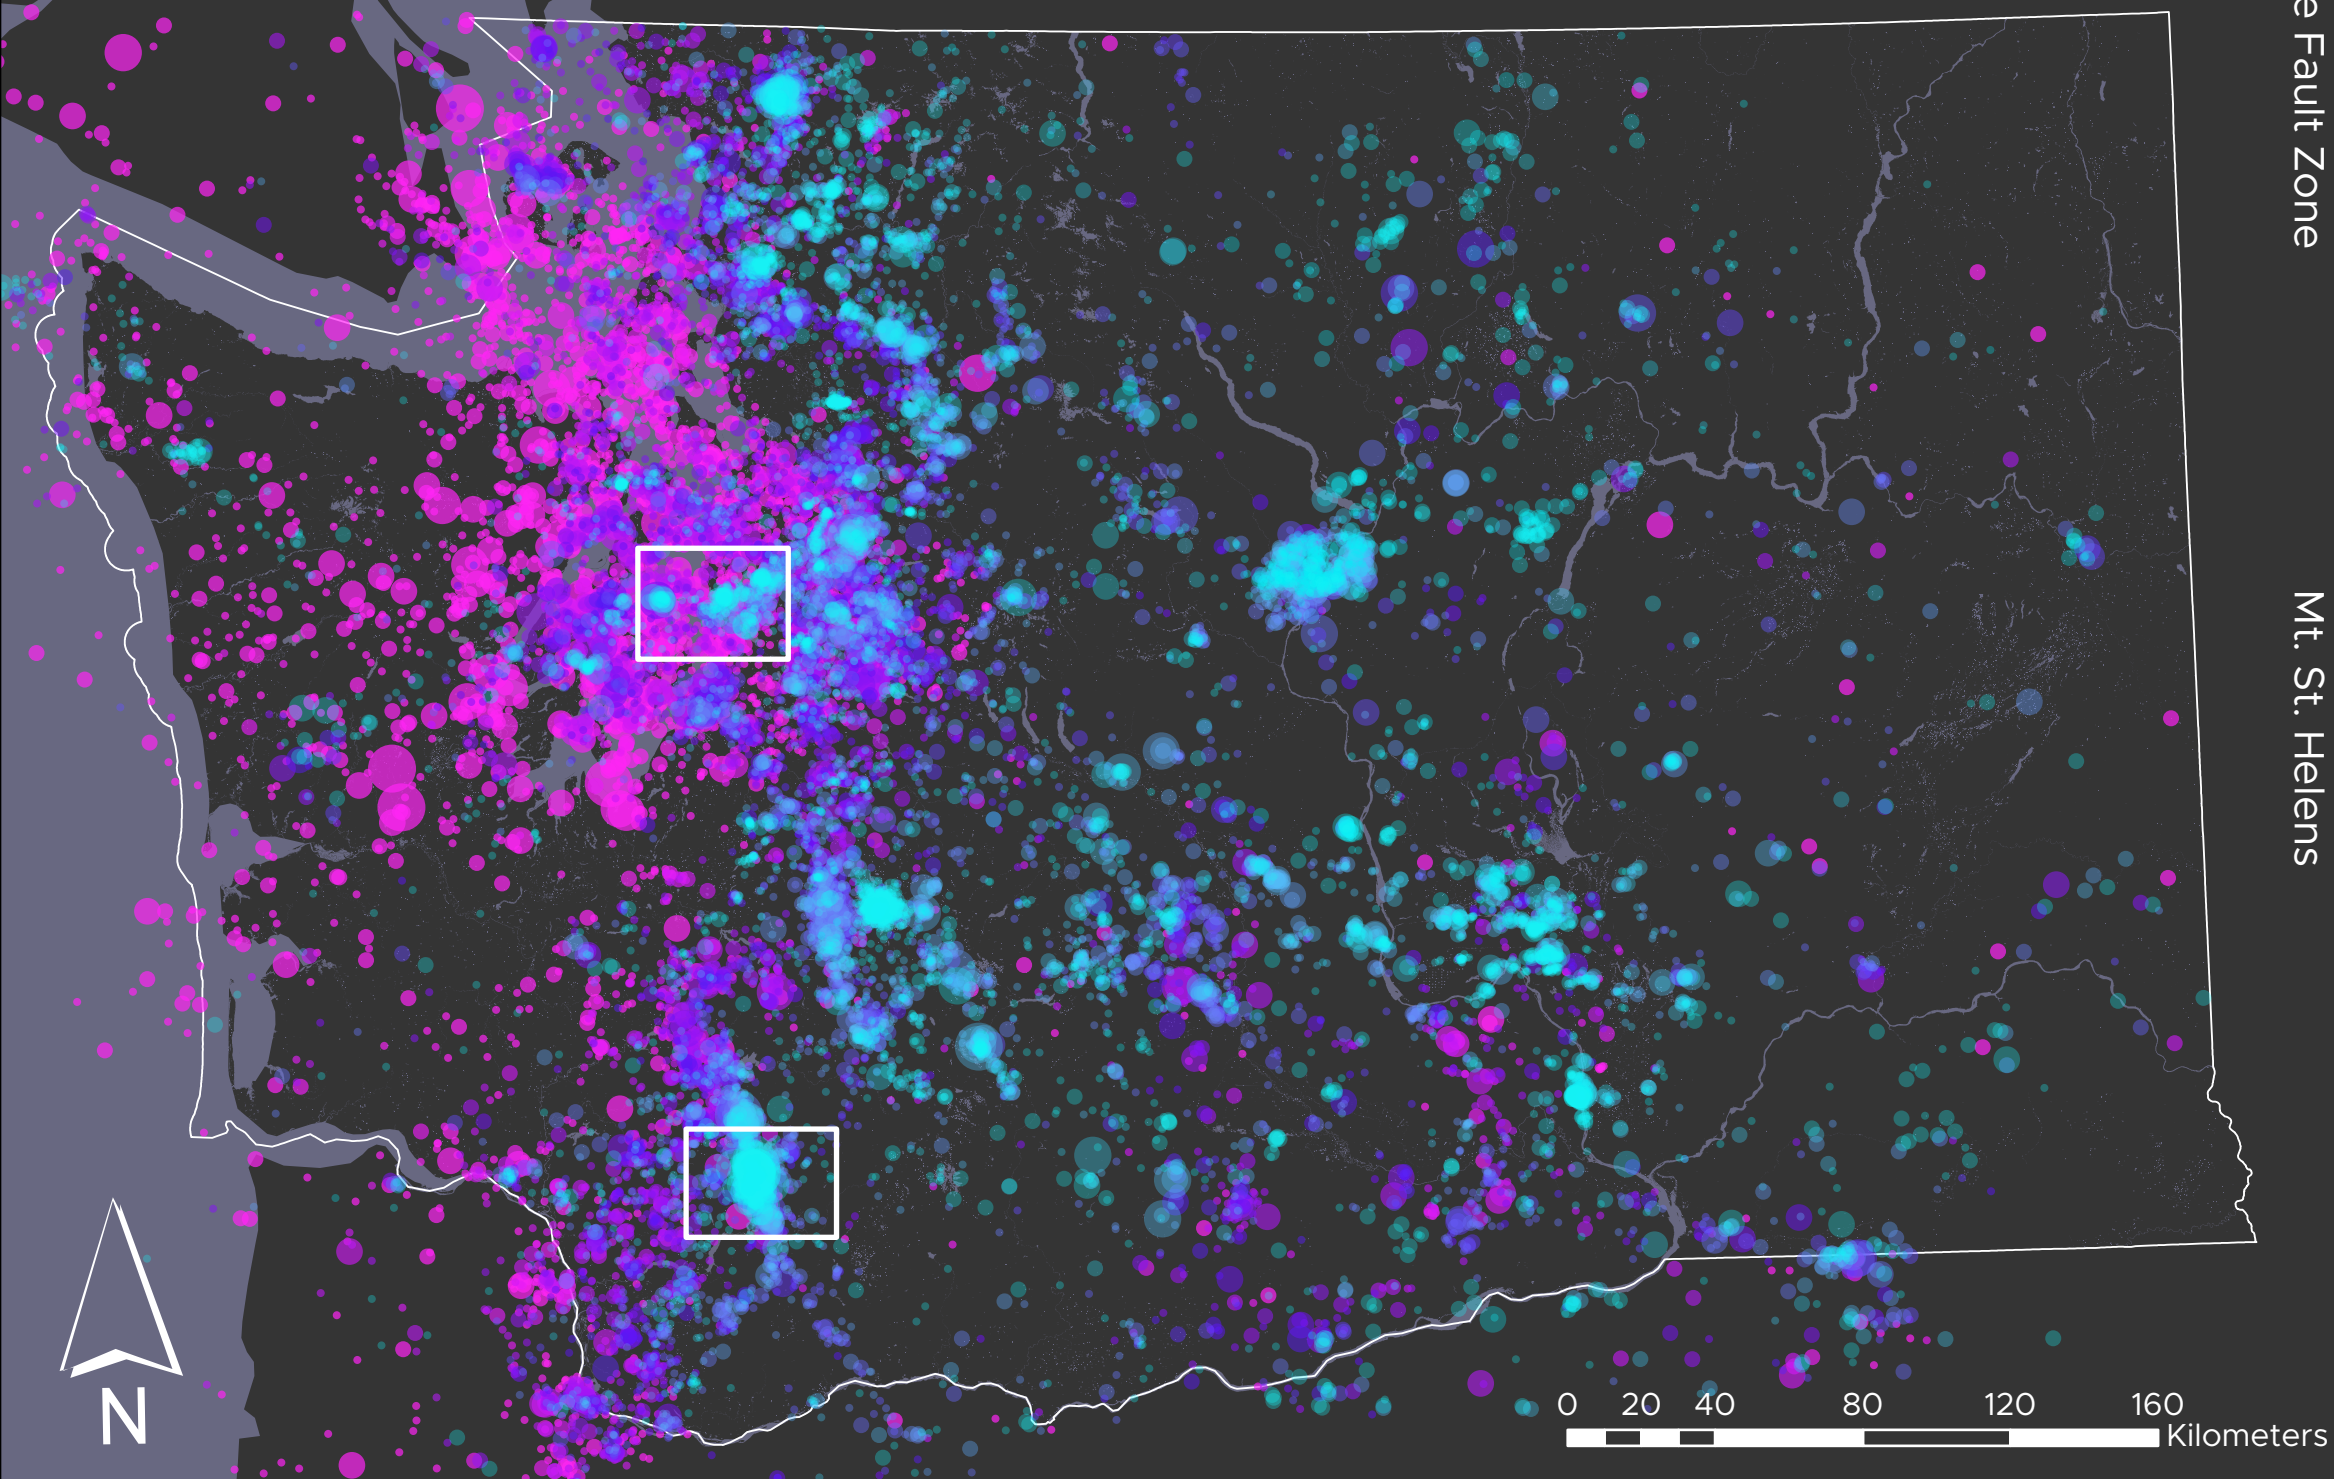

Washington Earthquakes

Seattle Fault Zone

Mt. St. Helens

Each ● represents one Earthquake

Color indicates the depth of the quake

0km 25km 100km

Magnitude is indicated by circle size

M1 M6.8