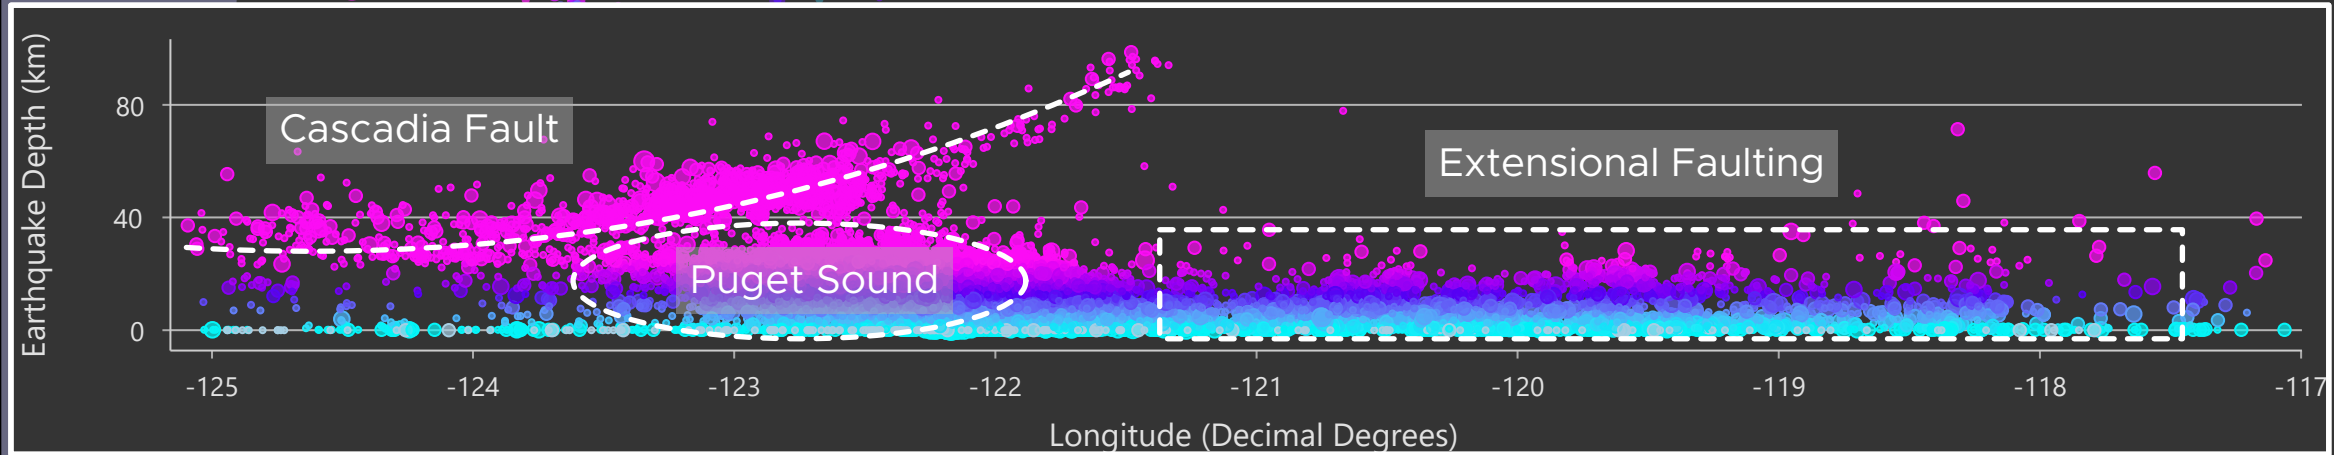

Washington Earthquakes

Seattle Fault Zone

Mt. St. Helens

Each ● represents one Earthquake

Color indicates the depth of the quake

0km 25km 100km

Magnitude is indicated by circle size

M1 M6.8