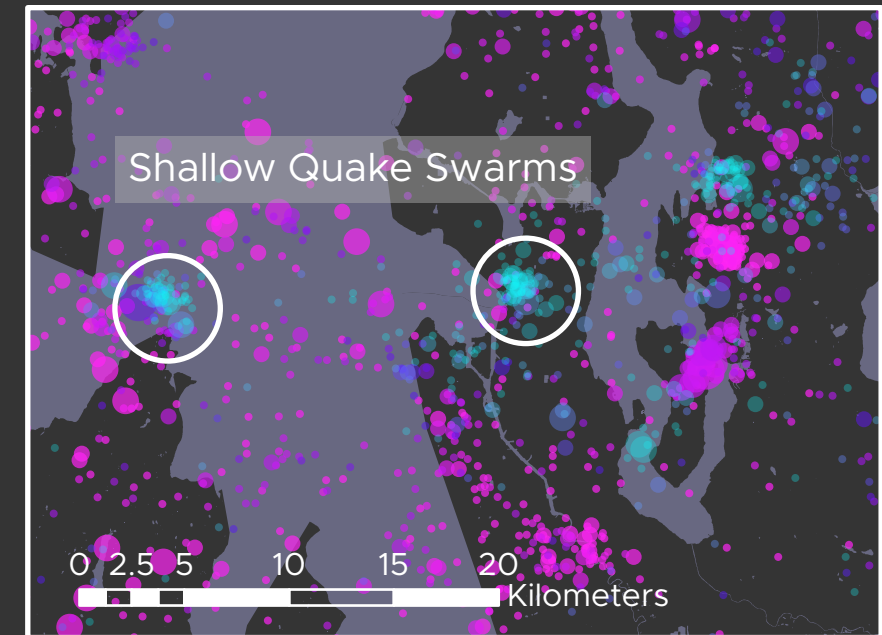

Washington Earthquakes

Seattle Fault Zone

Mt. St. Helens

Each ● represents one Earthquake

Color indicates the depth of the quake

0km 25km 100km

Magnitude is indicated by circle size

M1 M6.8